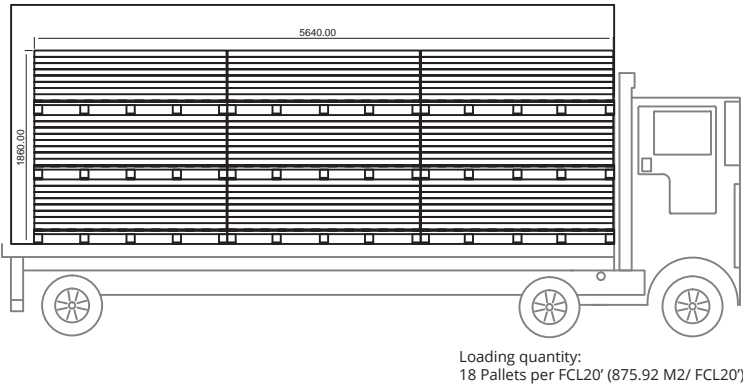

## Packaging and Loading - B (Decking size:1850\*137\*20mm)

Step 1

Step 2

Step 3

Step 4

Step 5

Step 6

Step 7