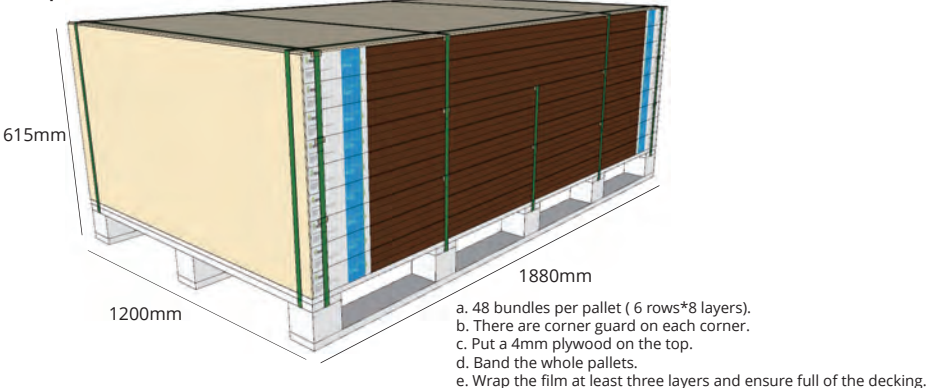

DECKING

Packaging and Loading - B (Decking size:1850*178*20mm)

- a. MultiPLY Pallet or fumigated wood pallet.
- b. The size of the pallet is 1880*1120*115MM.
- c. Inner height is 10mm for forklift truck working.

Step 5

Loading quantity:
18 Pallets per FCL20' (853.546 M2/ FCL20')