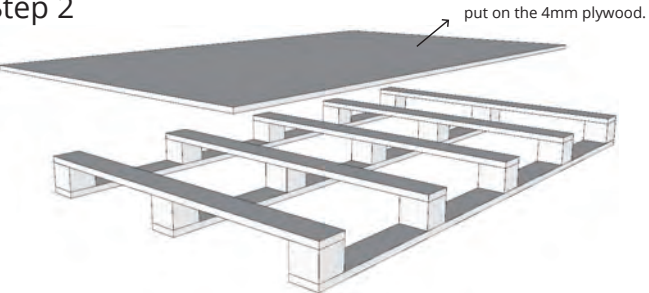

DECKING

Packaging and Loading - B (Decking size:1850*178*20mm)

- a. MultiPLY Pallet or fumigated wood pallet.
- b. The size of the pallet is 1880*1120*115MM.
- c. Inner height is 10mm for forklift truck working.

Step 2

Loading quantity:
18 Pallets per FCL20' (853.546 M2/ FCL20')