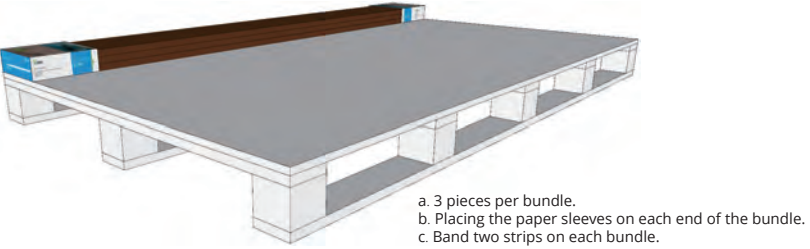

DECKING

Packaging and Loading - B (Decking size:1850*178*20mm)

- a. MultiPLY Pallet or fumigated wood pallet.
- b. The size of the pallet is 1880*1120*115MM.
- c. Inner height is 10mm for forklift truck working.

Step 3

Loading quantity:
18 Pallets per FCL20' (853.546 M2/ FCL20')