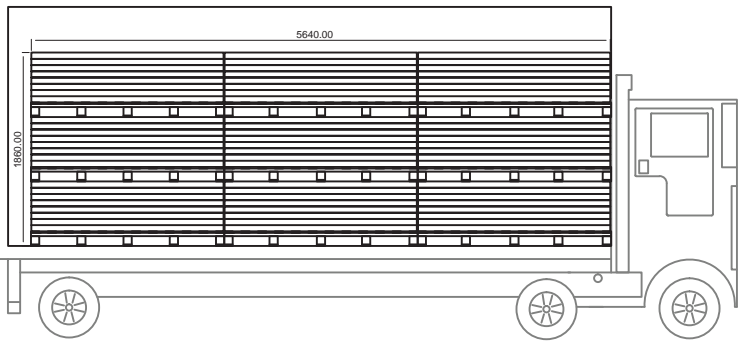

Step 7

Loading quantity:
18 Pallets per FCL20' (853.546 M2/ FCL20')