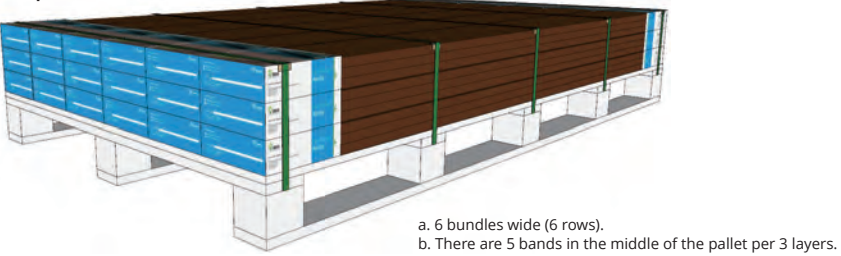

DECKING

Packaging and Loading - B (Decking size:1850*178*20mm)

- a. MultiPLY Pallet or fumigated wood pallet.
- b. The size of the pallet is 1880*1120*115MM.
- c. Inner height is 10mm for forklift truck working.

Step 4

Loading quantity:
18 Pallets per FCL20' (853.546 M2/ FCL20')