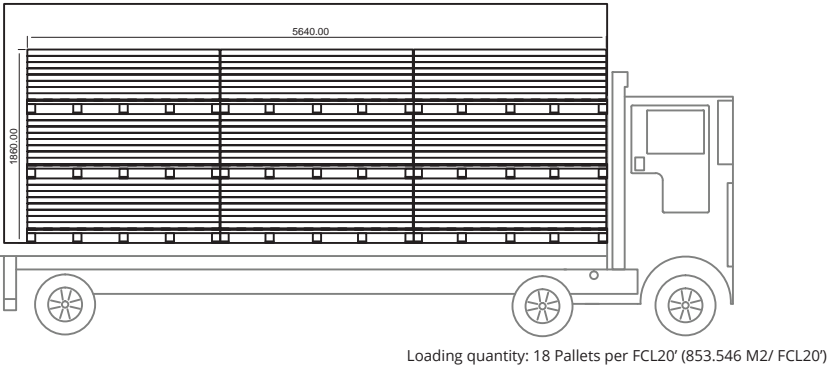

## Packaging and Loading - A (Decking size:1850\*178\*20mm)

Step 1

Step 2

Step 3

Step 4

Step 5

Step 6

Step 7